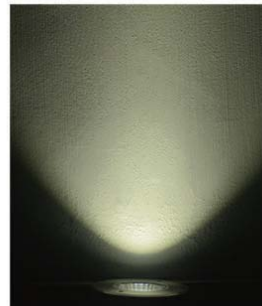

Distance (m)	Illuminance at a Distance	
	Center Beam LUX	Beam Width (V x H)
2m	511.69 LUX	1.4m x 1.3m
4m	127.92 LUX	2.7m x 2.6m
6m	56.85 LUX	4.1m x 3.9m
8m	31.98 LUX	5.4m x 5.2m
10m	20.47 LUX	6.8m x 6.6m
12m	14.21 LUX	8.2m x 7.9m

Vert. Spread: 37.6   Horiz. Spread: 36.3

Illumination Picture